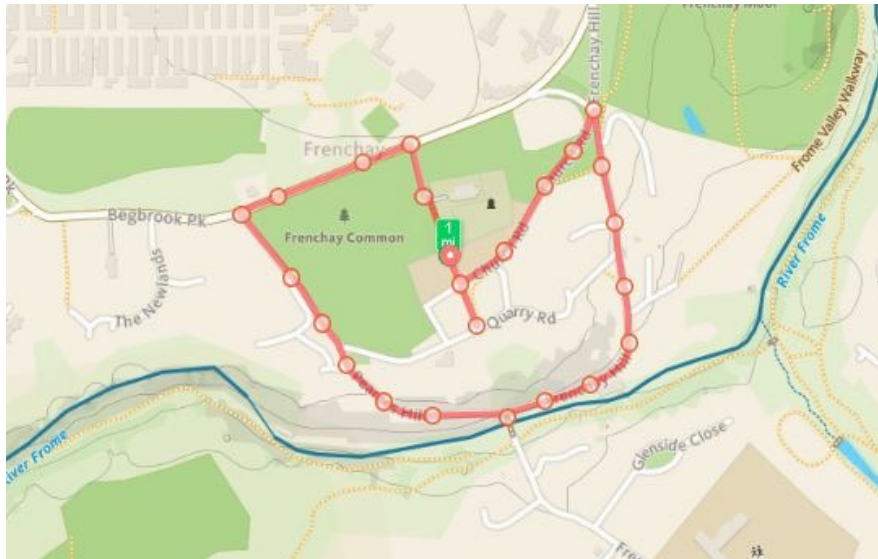

JUST JOG ROUTE CHALLENGE

ROUTE # R1-2
DISTANCE 1 MILE
PROFILE Hilly

1.00 mi.

Activity Type

Running

Name

JJ Challenge R1-2

Description

1m hilly

Viewable By:

Everyone

Save

DIRECTIONS

Turn right out of the school gate and at the end of the lane go straight ahead and then turn and run back to the end of the lane.

Run along Church Road to the top of Frenchay Hill.

Run down the hill.

Run up the other side.

At the end of the road turn right onto Beckspool Road and then back in front of the Church.